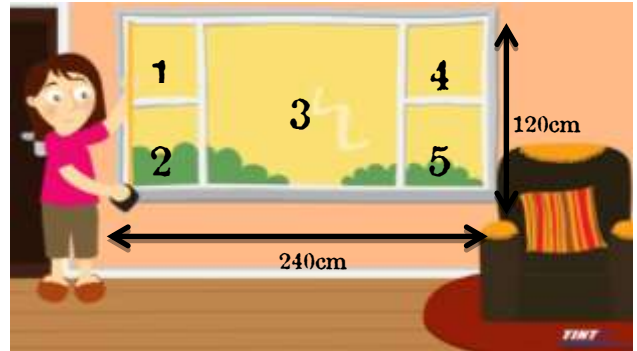

Tint Direct Online Measurement Worksheet – more than 20 window panels

If you have more than 20 window panels in total, use this worksheet to record your window measurements. You will need to enter this information into our Online Quote Form.

Step 1: : Measure your windows

Using a tape measure, measure the **outside frame of the entire window**, then fill in the number of panels (*i.e. the window to the right is 120cm x 240cm, with 5 panels of glass*). Round your measurements up to the nearest cm.